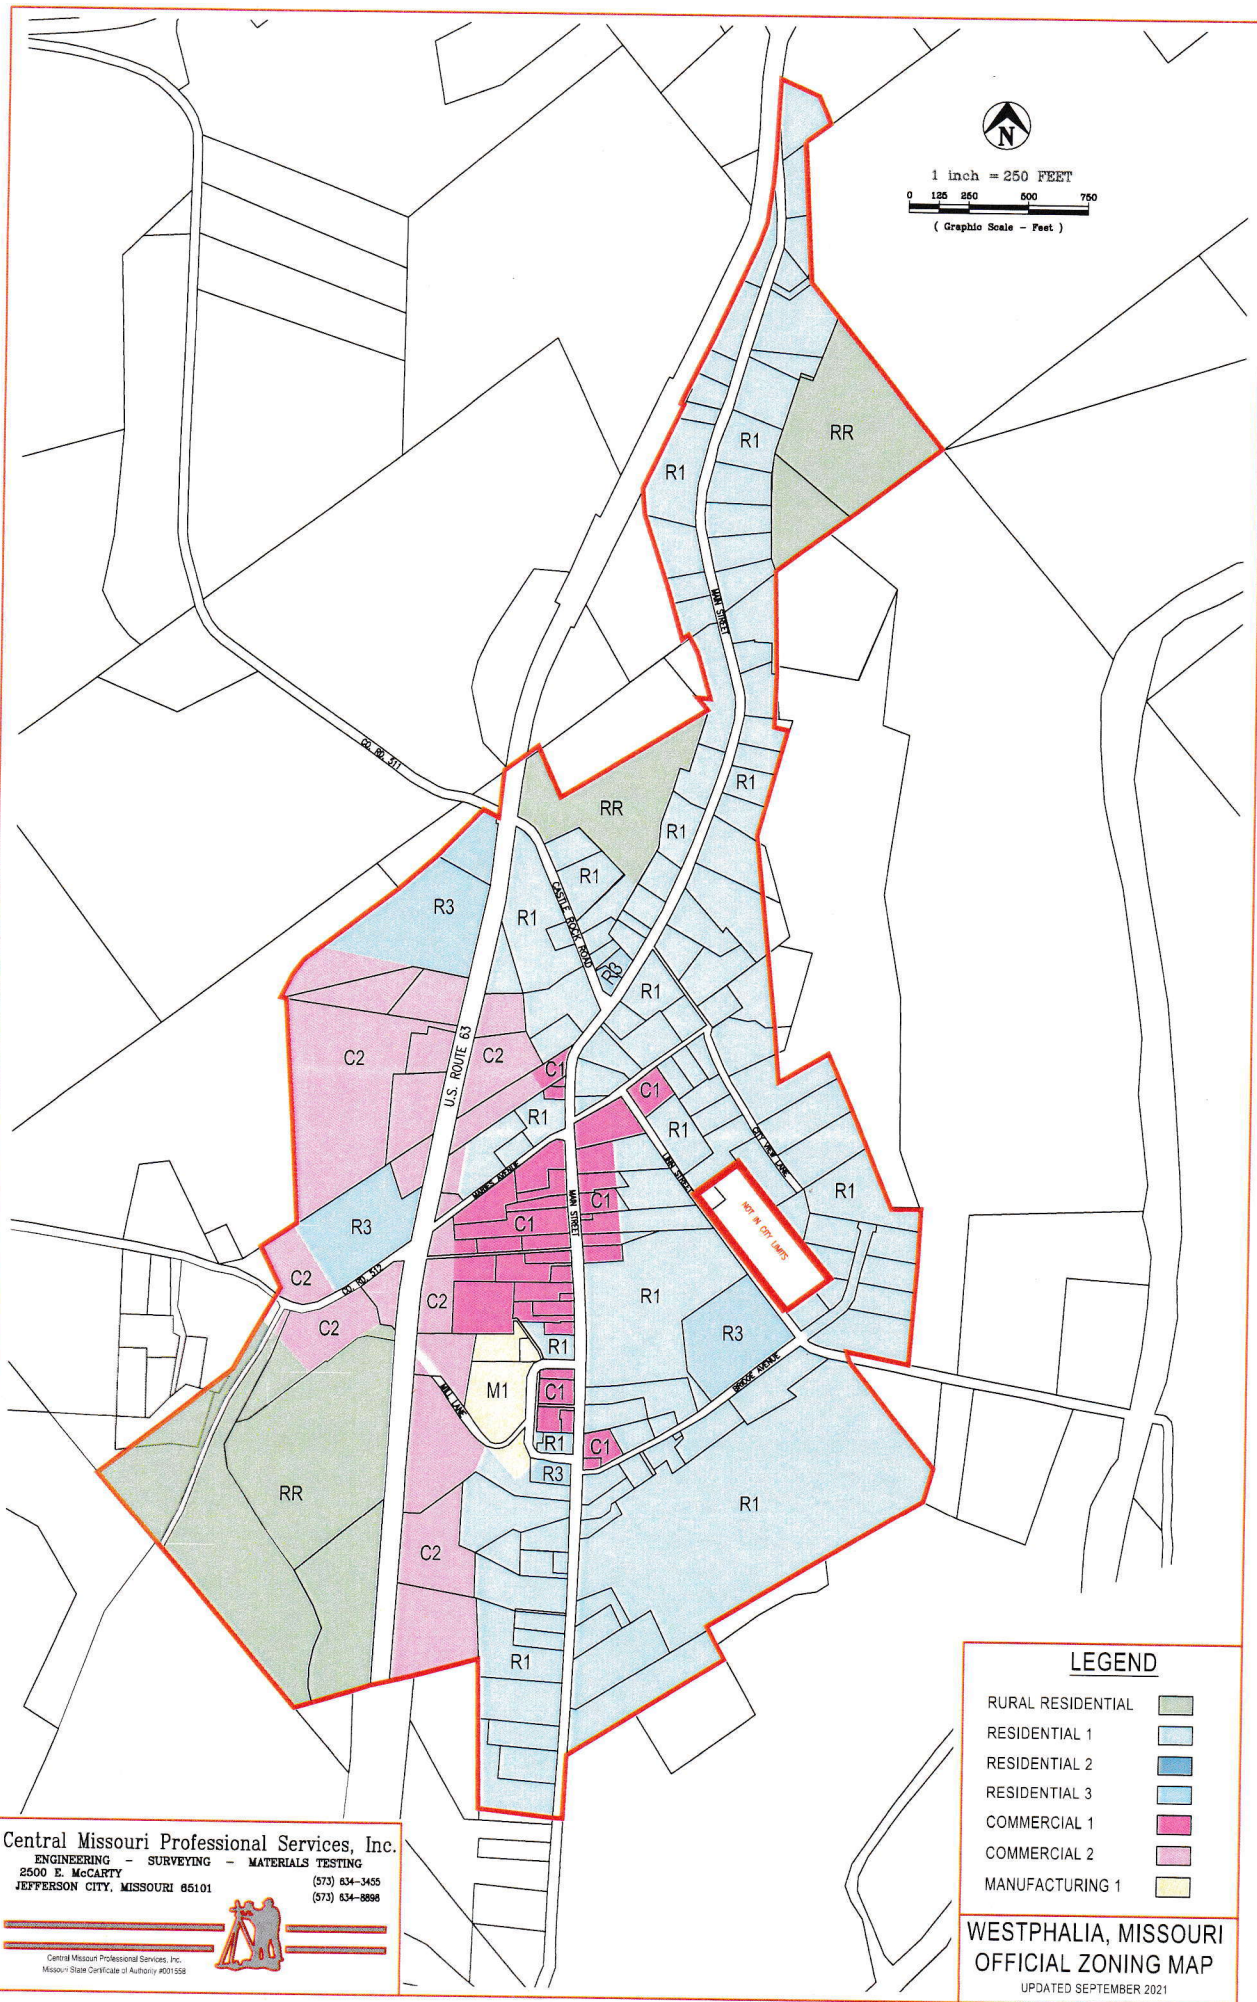

1 inch = 250 FEET
0 125 250 500 750
(Graphic Scale - Feet)

LEGEND

- RURAL RESIDENTIAL
- RESIDENTIAL 1
- RESIDENTIAL 2
- RESIDENTIAL 3
- COMMERCIAL 1
- COMMERCIAL 2
- MANUFACTURING 1

Central Missouri Professional Services, Inc.
ENGINEERING - SURVEYING - MATERIALS TESTING
2500 E. McCARTY
JEFFERSON CITY, MISSOURI 65101
(573) 634-3455
(573) 634-8898

**WESTPHALIA, MISSOURI
OFFICIAL ZONING MAP**

UPDATED SEPTEMBER 2021